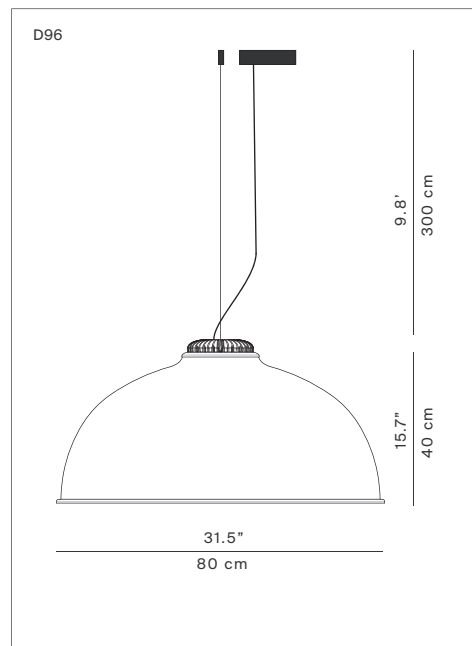

FAREL

Design Diego Sferazza 2018

**LUCE
PLAN**

Type: Suspension
Lamps: LED 32W 2700K - CRI 90+
Product use: Indoor / acoustic solution
Materials: Shade: Flame retardant acoustic material and fabric.
Rings and heat sink in coated aluminium

Colors: **Rings and heat sink:**
Matt alu, matt black and matt brass
External / Internal lampshade:
Light grey / Dark grey
Dark grey / Raw white
Rust / Dark grey
Aquamarine / Raw white

Description: For the first time in the Luceplan catalogue, Farel introduces an iconic dome structure, a neutral geometric form proposed in sound-absorbing thermoformed material with outer fabric cladding.

Insulation class:

Reference code: Rings and heat sink
D96/1D 1D960/1D0501 matt black
1D960/1D0520 matt alu
1D960/1D0530 matt brass

Lampshade
D96C 1D960C0000A2 light grey / dark grey
1D960C0000A3 dark grey / raw white
1D960C0000B2 rust / dark grey
1D960C0000E2 aquamarine / raw white